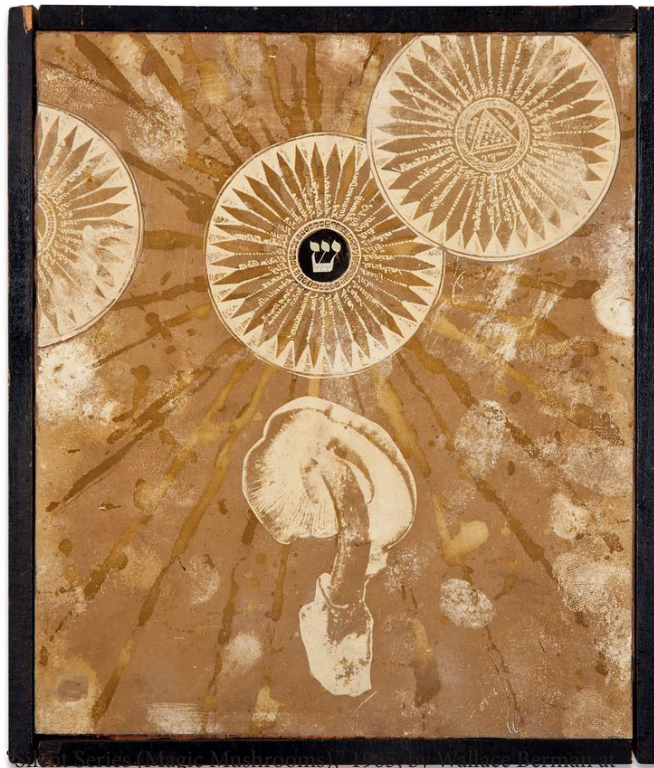

Los Angeles Times

Datebook

“Dilexi Gallery: Seeking the Unknown,” at Parker Gallery. This exhibition will be one of a six-part retrospective — staged at galleries around L.A. and San Francisco — that will examine the legacy of San Francisco’s Dilexi Gallery, a space where art intersected with the magical. Artists included in this show at the Parker include figures such as Wallace Berman, Kurt Schwitters, Roy De Forest and Franklin Williams. Other participating galleries will include Parrasch Heijnen, the Landing and Marc Selwyn Fine Arts, who will open their shows at future dates. Opens Saturday and runs through Aug. 10. 2441 Glendower Ave., Los Feliz, Los Angeles, parkergallery.com.

Parker Gallery. (Parker Gallery)

Caroline A Miranda, “Datebook.” *The Los Angeles Times* (June 13, 2019), accessed online.